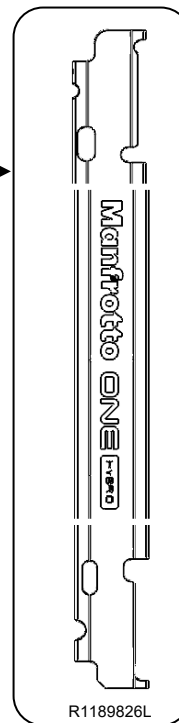

COMPLETE LEGS

R11891006: complete leg Aluminium

R11891006-L2: complete leg Aluminium with graphic

R1189826L