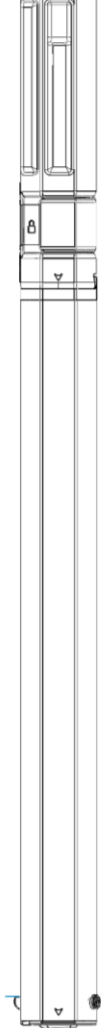

Art. MAONEQR

See Spider

See Modular
Column
Aluminum

See Leg

codice prodotto / product code

**ART.
MTONEA**

descrizione / description
ONE ALU HYBRID

data / date
2026/06/19

da - a / from - to

--

Rev.
0002

Videndum Media Solutions Spa

Videndum
Media
Solutions

BOX

RI1189742-01 box for MTONEA

INSTRUCTION AND KEY

R1189746 Allen key kit and instructions

Art. MAONEQR

R1189392

Set of 10
R3,2653

R1189286

R3,8163

R1189297

R1189285

Spare parts necessarily managed and replaced
by authrized centre.

R11891011

codice prodotto / product code

ART.
MTONEA

descrizione / description
Modular Column ALU

data / date
2026/06/19

da - a / from - to

--