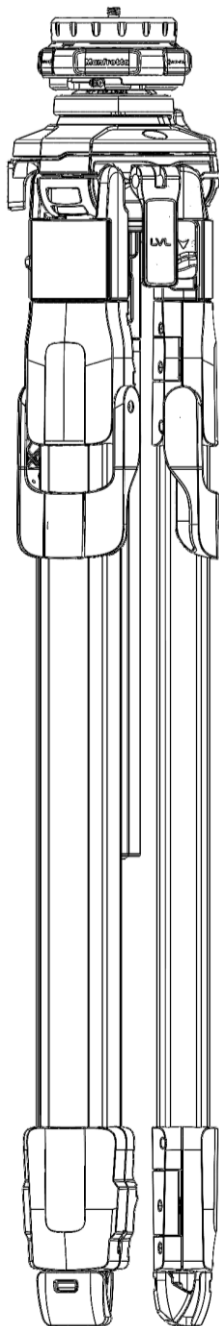

Art. MAONEQR

See Spider

See Modular
Column
Aluminum

See Leg

codice prodotto / product code

**ART.
MTONEA**

descrizione / description
ONE ALU HYBRID

data / date
2026/06/19

da - a / from - to

--

Rev.
0002

Videndum Media Solutions Spa

Videndum
Media
Solutions

BOX

RI1189742-01 box for MTONEA

INSTRUCTION AND KEY

R1189746 Allen key kit and instructions

Art. MAONEQR

R1189392

Set of 10
R3,2653

R1189286

R3,8163

R1189297

R1189285

Spare parts necessarily managed and replaced
by authrized centre.

R11891011

codice prodotto / product code

ART.
MTONEA

descrizione / description
Modular Column ALU

data / date
2026/06/19

da - a / from - to

--