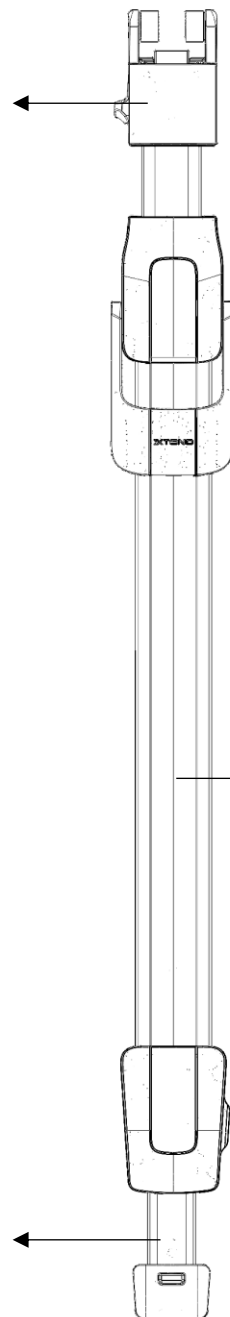

codice prodotto / product code

ART. MTONEA

descrizione / description
Leg Tripod ONE ALU

data / date
2026/06/19

da - a / from - to

--

Rev.
0002

Videndum Media Solutions Spa

COMPLETE LEGS

R11891006: complete leg Aluminium

R11891006-L2: complete leg Aluminium with graphic