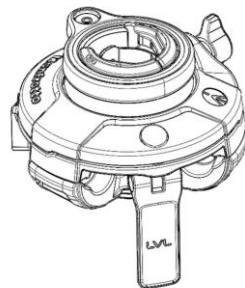

Art. MAONEQR

See Spider

See Modular
Column
Aluminum

See Leg

codice prodotto / product code

**ART.
MTONEA**

descrizione / description
ONE ALU HYBRID

data / date
2026/06/19