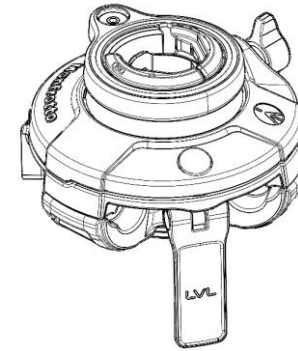

Spare parts
necessarily managed
and replaced
by auzhrized centre.

R1189557

RG1,0387
Set of 10

R1189523

R1189548

R1189559

R1189529

R1189561

R1189558

R3,8157
Set of 3

codice prodotto / product code

ART. MTONEA

descrizione / description
Leg Tripod ONE ALU

data / date
2026/06/19

da - a / from - to

--