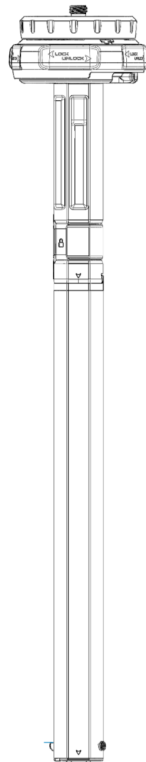

Art. MAONEQR

See Spider

See Modular
Column
Aluminum

See Leg

codice prodotto / product code

**ART.
MTONEA**

descrizione / description
ONE ALU HYBRID

data / date
2026/06/19

R1189746 Allen key kit and instructions

Art. MAONEQR

R1189392

Set of 10
R3,2653

R1189286

R3,8163

R1189297

R1189285

Spare parts necessarily managed and replaced
by authrized centre.

R11891011

codice prodotto / product code

ART.
MTONEA

descrizione / description
Modular Column ALU

data / date
2026/06/19

da - a / from - to

--