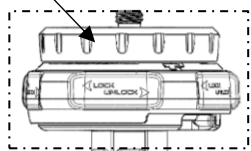

Art. MAONEQR

R1189392

Set of 10
R3,2653