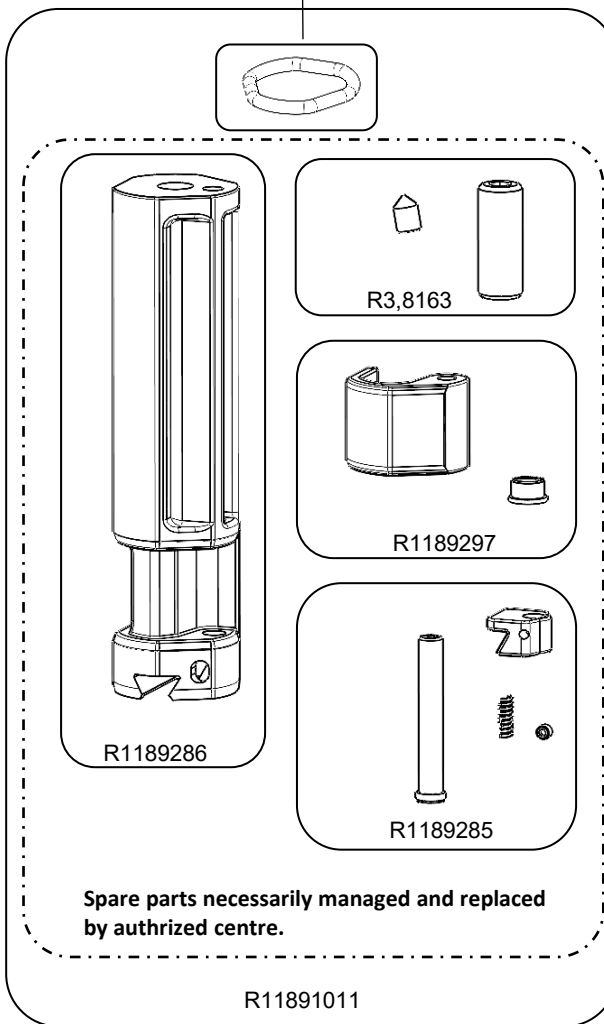

R1189746 Allen key kit and instructions

Art. MAONEQR

R1189392

Set of 10
R3,2653

R1189286

R3,8163

R1189297

R1189285

Spare parts necessarily managed and replaced
by authrized centre.

R11891011

codice prodotto / product code

ART.
MTONEA

descrizione / description
Modular Column ALU

data / date
2026/06/19

da - a / from - to

--